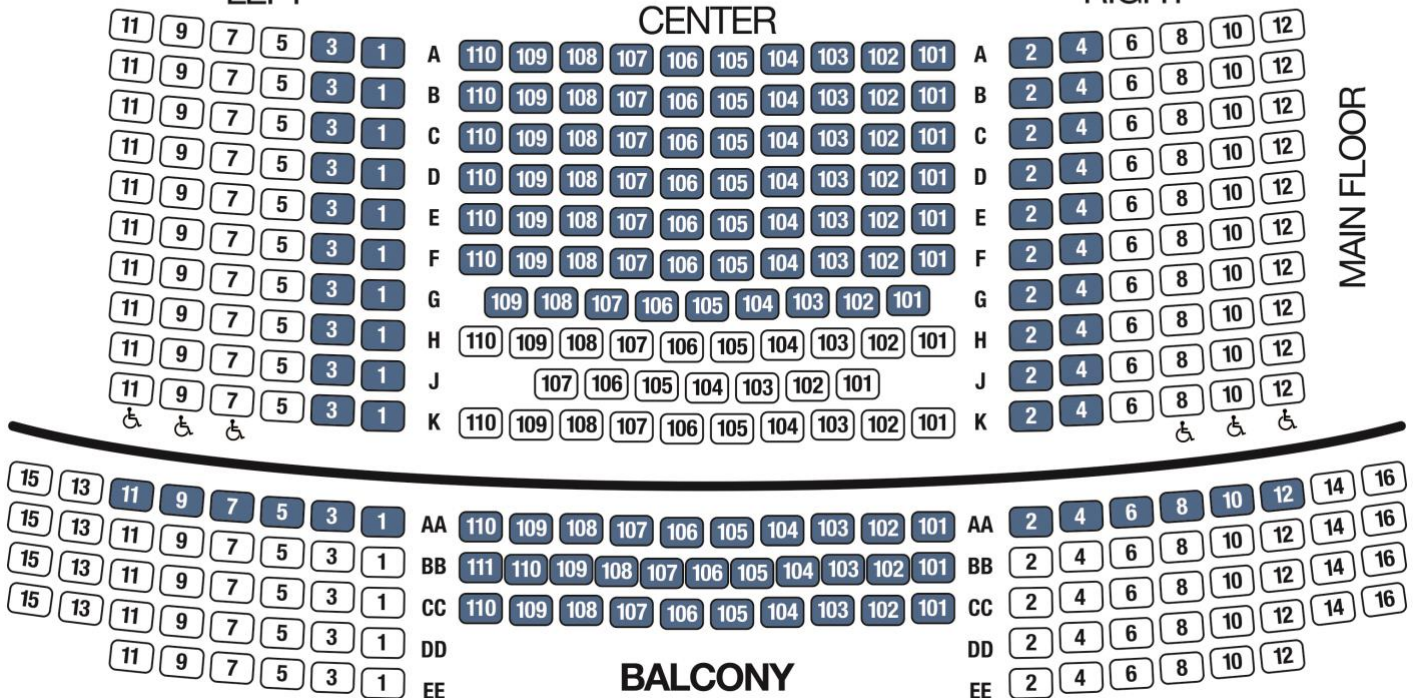

*Subscribers who are also Old School Square members will be seated first.

Blue Premium seating includes a Reception with the Artist after the show.
Black VIP Table seating includes one drink, table service, plus the Reception.

CREST THEATRE SEATING CHART

■ PREMIUM SEATS
 ● VIP TABLES

STAGE

TABLE 1
seats 1-5

TABLE 2
seats 1-5

TABLE 3
seats 1-5

TABLE 4
seats 1-5

TABLE 5
seats 1-5

LEFT

CENTER

RIGHT

MAIN FLOOR

SUBSCRIPTION PRICING PER PERSON, INCLUDES \$3 PER TICKET SUBSCRIPTION DISCOUNT ~
Regular \$ 285 | Premium \$ 360 | VIP Table \$ 435

There are NO refunds. See Exchange Policy enclosed. All seating is subject to the discretion of the Box Office.
 We will do our best to satisfy our subscribers' requests.
 Seats not purchased by the deadline will revert to the Crest Theatre. Seats may not be reassigned to friends or family.
Dates, guest artists, and performances are subject to change without notice.