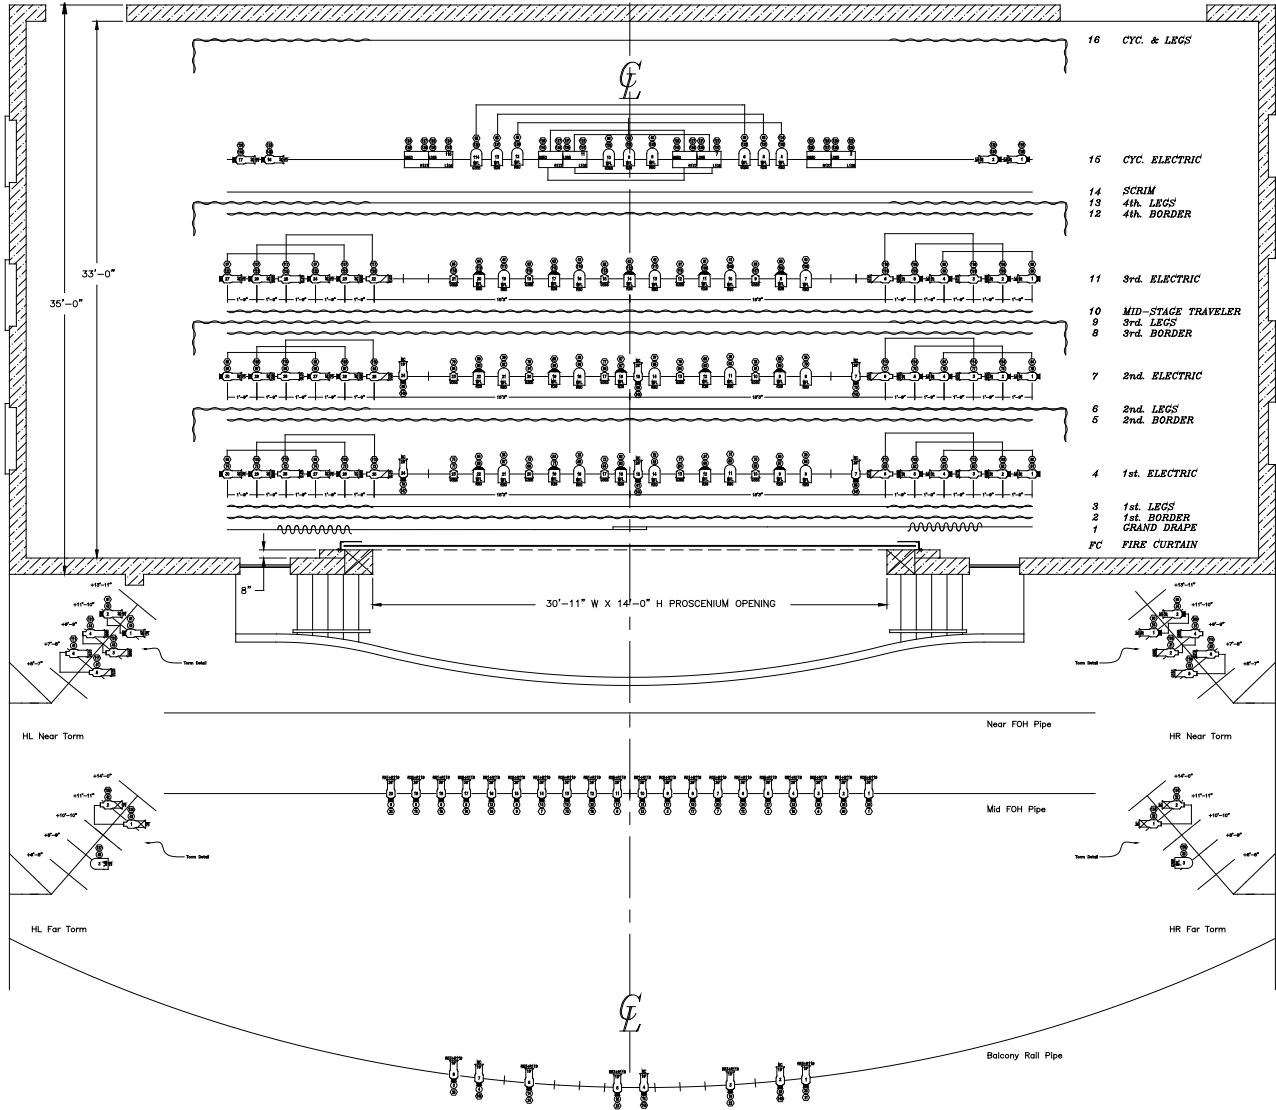

Stage Cable

10	10'/20A	8	30'/20A
5	20'20A	7	50'/20A
5	25'/20A	20	24'/20A twofers

Circuit Locations

3-30	Far FOH	99-122	3rd Electric
31-35	HL Far Tormentor	123-146	4th Electric
41-45	HR Far Tormentor	147-150	DSL Wall Pocket
51-74, WL-3	1st Electric	155-158	DSR Wall Pocket
75-98, WL-4	2nd Electric		

NOTE: The Near and Mid FOH positions were added after the installation of the lighting system and therefore have no circuits of their own. In order to provide power 15A multi cable was run from the Far FOH position so that circuits 3-30 may be utilized in the new positions.

Old School Square
51 N Swinton Ave
Delray Beach, FL 33444
(561) 243-7922

Old School Square
51 N Swinton Ave
Delray Beach, FL 33444
(561) 243-7922